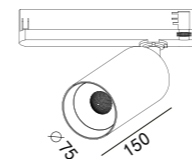

TRACK-SPOT LIGHT SUBRA

227 153
LED Power 13W
Colour Temp 2700/3000K / 4000/5000K
Luminous 1425lm / 1526lm

227 154
LED Power 18W
Colour Temp 2700/3000K / 4000/5000K
Luminous 2087lm / 2087lm

227 155
LED Power 33W
Colour Temp 2700/3000K / 4000/5000K
Luminous 3769lm / 3769lm

227 156
LED Power 40W
Colour Temp 2700/3000K / 4000/5000K
Luminous 4805lm / 4805lm

Accessories

white grey black