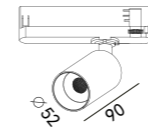

TRACK-SPOT LIGHT SUBRA

227 153
LED Power 13W
Colour Temp 2700/3000K / 4000/5000K
Luminous 1425lm / 1526lm

227 154
LED Power 18W
Colour Temp 2700/3000K / 4000/5000K
Luminous 2087lm / 2087lm

227 155
LED Power 33W
Colour Temp 2700/3000K / 4000/5000K
Luminous 3769lm / 3769lm

227 156
LED Power 40W
Colour Temp 2700/3000K / 4000/5000K
Luminous 4805lm / 4805lm

Accessories

white grey black