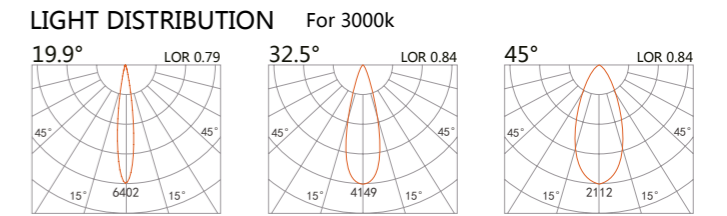

TRACK-SPOT LIGHT SUBRA

227 153
LED Power 13W
Colour Temp 2700/3000K / 4000/5000K
Luminous 1425lm / 1526lm

227 154
LED Power 18W
Colour Temp 2700/3000K / 4000/5000K
Luminous 2087lm / 2087lm

227 155
LED Power 33W
Colour Temp 2700/3000K / 4000/5000K
Luminous 3769lm / 3769lm

227 156
LED Power 40W
Colour Temp 2700/3000K / 4000/5000K
Luminous 4805lm / 4805lm

Accessories

white grey black