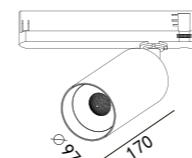

TRACK-SPOT LIGHT SUBRA

227 153
LED Power 13W
Colour Temp 2700/3000K / 4000/5000K
Luminous 1425lm / 1526lm

227 154
LED Power 18W
Colour Temp 2700/3000K / 4000/5000K
Luminous 2087lm / 2087lm

227 155
LED Power 33W
Colour Temp 2700/3000K / 4000/5000K
Luminous 3769lm / 3769lm

227 156
LED Power 40W
Colour Temp 2700/3000K / 4000/5000K
Luminous 4805lm / 4805lm

Accessories

white grey black