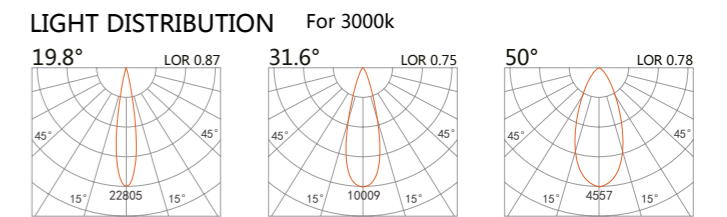

TRACK-SPOT LIGHT SUBRA

227 153
LED Power 13W
Colour Temp 2700/3000K / 4000/5000K
Luminous 1425lm / 1526lm

227 154
LED Power 18W
Colour Temp 2700/3000K / 4000/5000K
Luminous 2087lm / 2087lm

227 155
LED Power 33W
Colour Temp 2700/3000K / 4000/5000K
Luminous 3769lm / 3769lm

227 156
LED Power 40W
Colour Temp 2700/3000K / 4000/5000K
Luminous 4805lm / 4805lm

Accessories

white grey black