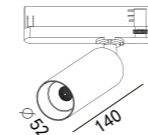

TRACK-SPOT LIGHT SUBRA

227 153
LED Power 13W
Colour Temp 2700/3000K / 4000/5000K
Luminous 1425lm / 1526lm

227 154
LED Power 18W
Colour Temp 2700/3000K / 4000/5000K
Luminous 2087lm / 2087lm

227 155
LED Power 33W
Colour Temp 2700/3000K / 4000/5000K
Luminous 3769lm / 3769lm

227 156
LED Power 40W
Colour Temp 2700/3000K / 4000/5000K
Luminous 4805lm / 4805lm

Accessories

white grey black