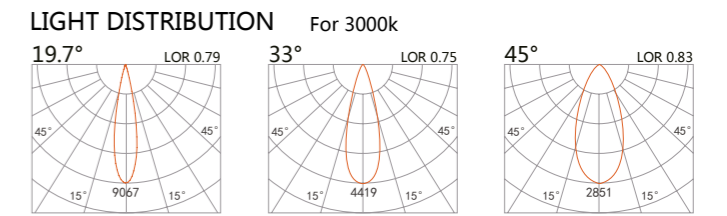

TRACK-SPOT LIGHT SUBRA

227 153
LED Power 13W
Colour Temp 2700/3000K / 4000/5000K
Luminous 1425lm / 1526lm

227 154
LED Power 18W
Colour Temp 2700/3000K / 4000/5000K
Luminous 2087lm / 2087lm

227 155
LED Power 33W
Colour Temp 2700/3000K / 4000/5000K
Luminous 3769lm / 3769lm

227 156
LED Power 40W
Colour Temp 2700/3000K / 4000/5000K
Luminous 4805lm / 4805lm

Accessories

white grey black