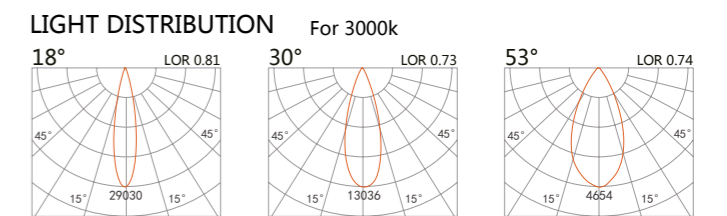

TRACK-SPOT LIGHT SUBRA

227 153
LED Power 13W
Colour Temp 2700/3000K / 4000/5000K
Luminous 1425lm / 1526lm

227 154
LED Power 18W
Colour Temp 2700/3000K / 4000/5000K
Luminous 2087lm / 2087lm

227 155
LED Power 33W
Colour Temp 2700/3000K / 4000/5000K
Luminous 3769lm / 3769lm

227 156
LED Power 40W
Colour Temp 2700/3000K / 4000/5000K
Luminous 4805lm / 4805lm

Accessories

white grey black